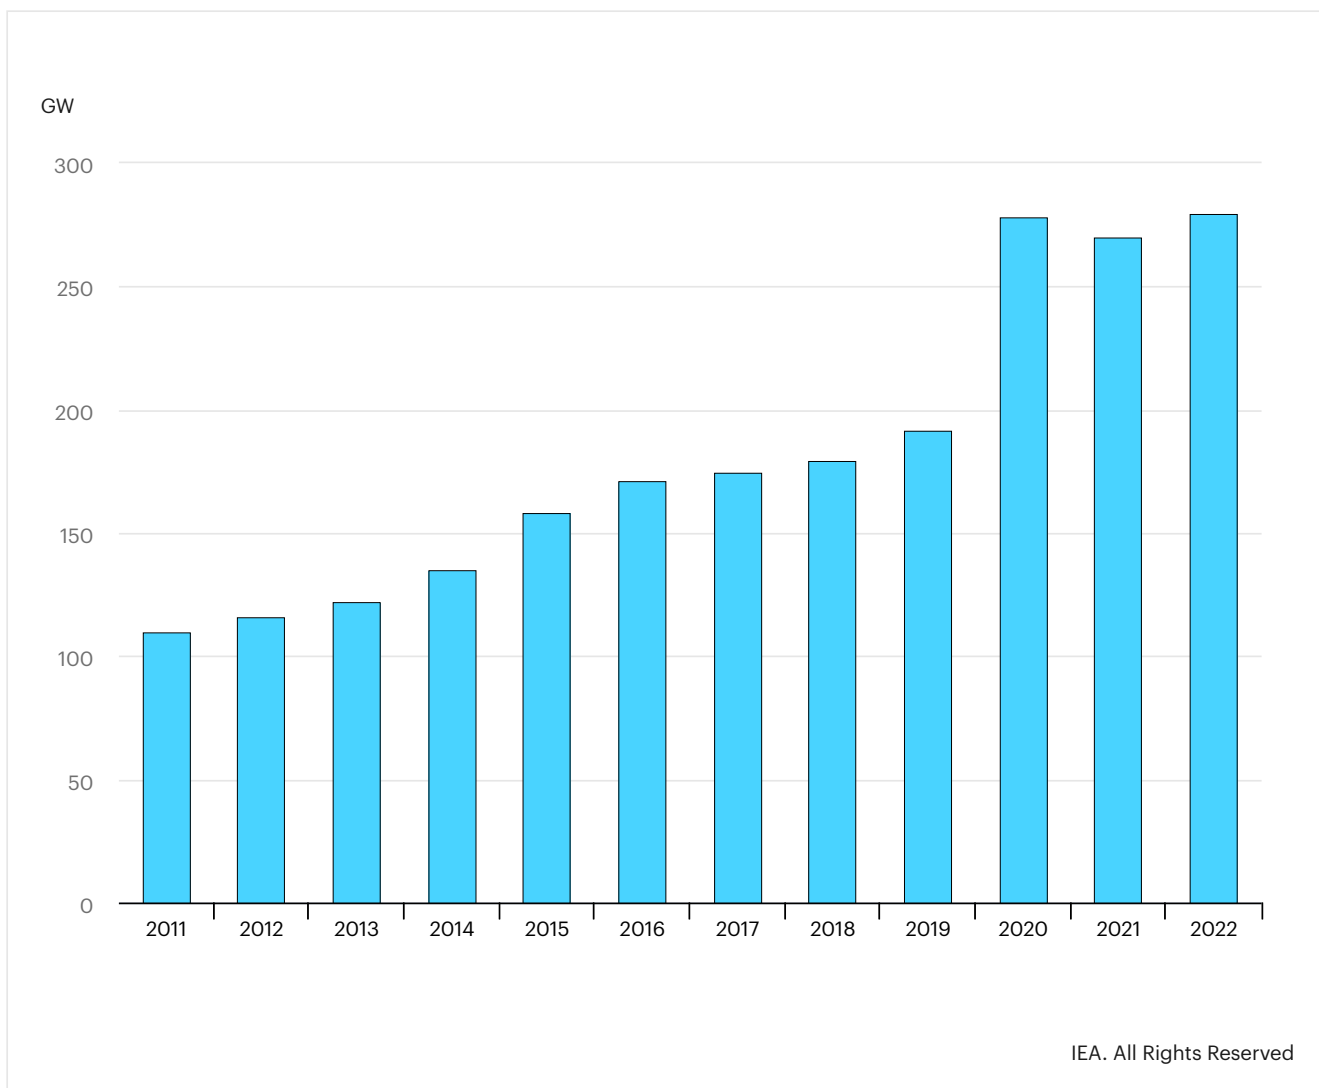

Net renewable capacity additions, 2011-2022

Last updated 10 May 2021

Download chart ↓

Cite Share

Appears in

[Renewable Energy Market Update 2021](#)

Related charts